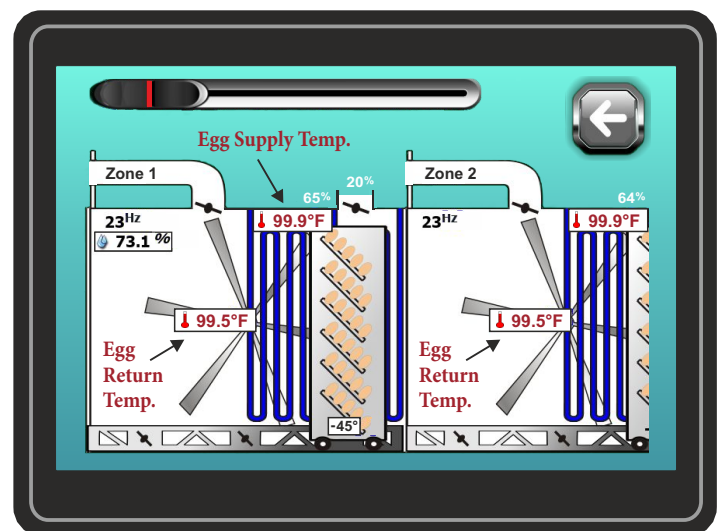

We are pleased to introduce the **Rock Control**. We wanted to shake things up when it comes to managing single-stage setters and hatchers, and this new control is going to rock you! It is simpler to operate with more consistent control of the incubator environment with excellent results to prove it.

KEY FEATURES AND BENEFITS:

- Rock measures the temperature of the egg mass and then maintains a consistent differential between the setter and hatcher operating temperatures and that of the eggs. The result is a more stable environment and constant temperature control that uses less energy.
- Self-adjusting variable frequency drives on the fans automatically adjust the fan speed to match the needs of the embryo throughout the incubation cycle. Less energy and better chicks.
- Modulating cooling valves that open to get just the right cooling when needed. PID function allows the incubator to get to the desired temperature with no overshoot. You get a more stable incubator and consume less water and energy with better and more chicks.
- Mounted in the center panel, the Rock is easily accessible and easier to maintain.
- CE & UL compliant to meet international electrical standards.
- Option to use stage programs with up to 20 steps.
- Bigger color screen with touch and slide features.

Learn more about how the Avida Symphony with Rock controls can put your *Hatchery in Harmony*. Long live ROCK!

Rock Control touch screen