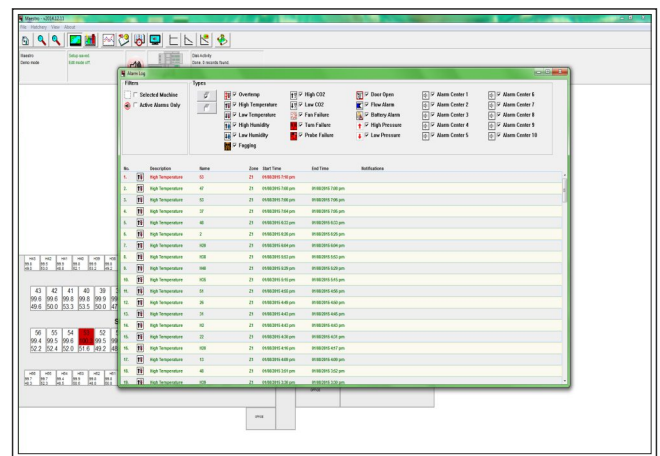

OrAlarm

Hatchery Alarm Module

Increase security in your hatchery by adding the Hatchery Alarm OrAlarm Module to the Maestro Communication System

- Connects the user to the hatchery at all times
- Uses a dialer and a phone line connection to notify the user for alarms as configured by the user
- Centrally located 'always on' remote screen increases security and overall awareness of the alarms
- If Maestro has internet connection, the user can access the OrAlarm
- OrAlarm is Maestro's safety net - it sends a notification if Maestro becomes disabled
- Monitors the operative status of peripheral systems like water chillers, pumps and air handling units
- OrAlarm can be added to Maestro at any time