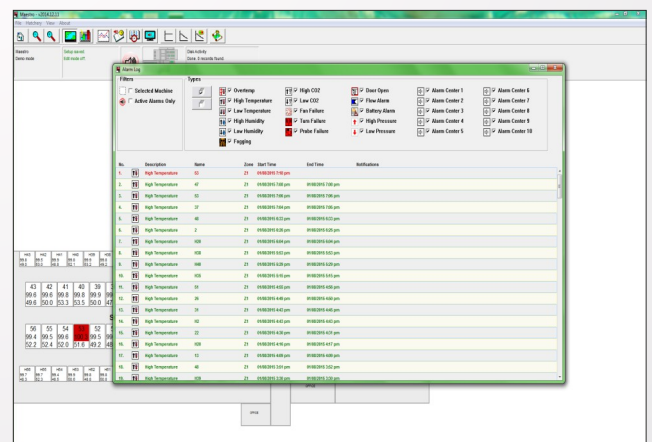

OrAlarm

Hatchery Alarm Module

Increase security in your hatchery by adding the Hatchery Alarm OrAlarm Module to the Maestro Communication System

- Connects the user to the hatchery at all times
- Uses a dialer and a phone line connection to notify the user for alarms as configured by the user
- Centrally located 'always on' remote screen increases security and overall awareness of the alarms
- If Maestro has internet connection, the user can access the OrAlarm
- OrAlarm is Maestro's safety net - it sends a notification if Maestro becomes disabled
- Monitors the operative status of peripheral systems like water chillers, pumps and air handling units
- OrAlarm can be added to Maestro at any time