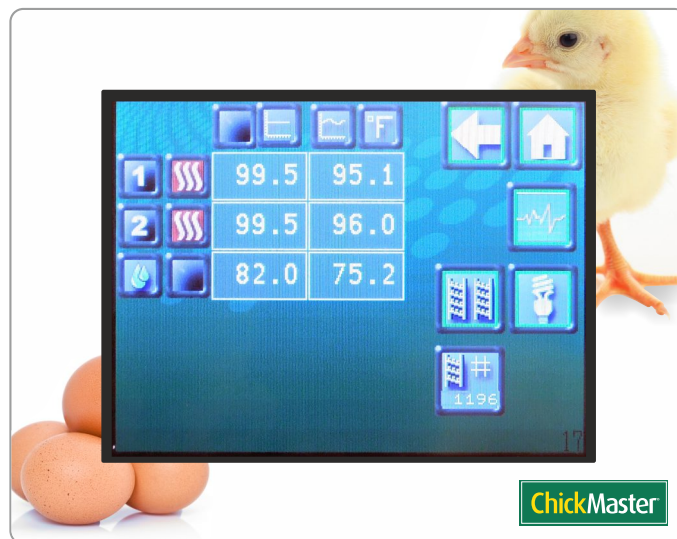

GeMeric 3

The Best Control Upgrade Solution Yet!

Controls are the heart of every setter and hatcher. As technology changes, controls can improve the results and efficiency of your setters and hatchers. The GeMeric 3 is the newest development to upgrade your single and two-zone setters and hatchers.

The GeMeric 3 has many improvements over its successful GeMeric predecessors:

- Colour touchscreen with easier navigation of icons and better visual display
- Easy installation into existing control boxes, or wall mounted
- Improved temperature control with dual PID loops for heating & cooling each zone
- Connection to Maestro and Advisor management control software
- Alarm delay time and on-screen graphing
- Includes fan and turn failure detection

The GeMeric 3 is designed for Classic setters, CVH hatchers, and also single and two-zone incubators of many competitors. It is the latest and best upgrade for any hatchery wanting greater control and valuable information to keep your *Hatchery in Harmony*.