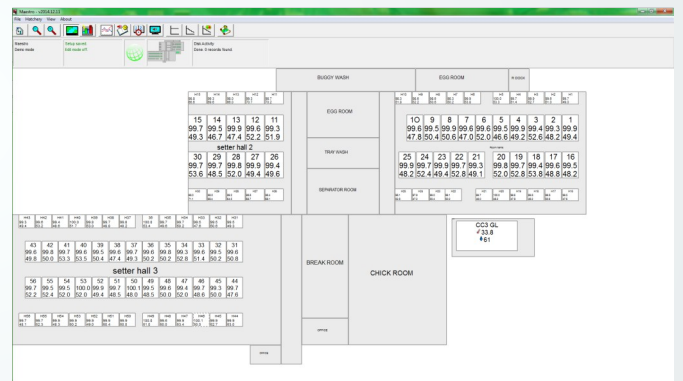

## Hatchery Monitoring System

The Advisor is a data gathering system that goes beyond setters and hatcher to synchronize operation of incubation equipment and ventilation controls.

As a modular system, it offers solutions based on individual needs, and displays vital information and critical activities for analysis to support proactive management.

- The hatchery layout drawing feature allows view of the entire hatchery at a glance for easy monitoring
- Manage the incubation process through clear and easy-to-interpret graphics
- Manage the ventilation systems connected to Maestro for optimal room conditions of the hatchery
- Alarm center feature to log information regarding which alarms remain active, including storing the ID number of the personnel who resolved the situation
- Monitor the hatchery's electrical consumption in real time
- Compare two independent systems in a single graph to increase your level of control in the hatchery
- Hatchery Management calendar tool to schedule set times, transfer times, hatch days and maintenance tasks
- Remote access via the Internet by use of your laptop, desktop or tablet computer
- Learning how to use Advisor is simple, intuitive and requires minimum training