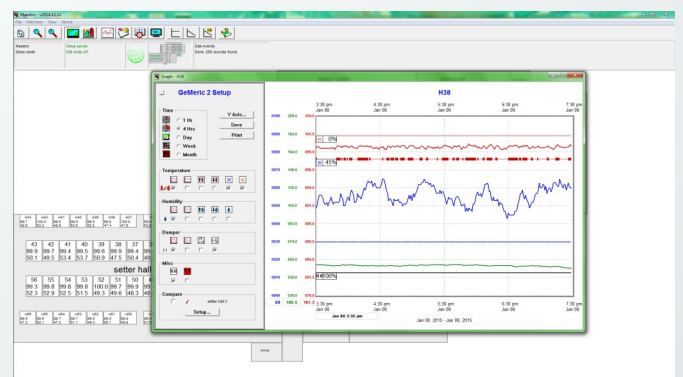

## Hatchery Monitoring System

The Advisor is a data gathering system that goes beyond setters and hatcher to synchronize operation of incubation equipment and ventilation controls.

As a modular system, it offers solutions based on individual needs, and displays vital information and critical activities for analysis to support proactive management.

- The hatchery layout drawing feature allows view of the entire hatchery at a glance for easy monitoring
- Manage the incubation process through clear and easy-to-interpret graphics
- Manage the ventilation systems connected to Maestro for optimal room conditions of the hatchery
- Alarm center feature to log information regarding which alarms remain active, including storing the ID number of the personnel who resolved the situation
- Monitor the hatchery's electrical consumption in real time
- Compare two independent systems in a single graph to increase your level of control in the hatchery
- Hatchery Management calendar tool to schedule set times, transfer times, hatch days and maintenance tasks
- Remote access via the Internet by use of your laptop, desktop or tablet computer
- Learning how to use Advisor is simple, intuitive and requires minimum training