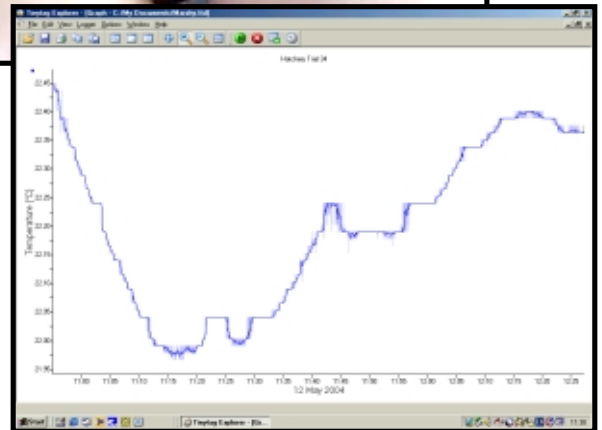

Egg Data Logger

Provides full
temperature
and humidity
traceability
from farm to
hatchery

NEW
SHOCK
LOGGER
Now
Available

Features include:

- Fits all Chick Master chicken and turkey trays.
- Easy to use PC software to launch and offload
- Memory capacity of approx. 8000 readings (55 days @ 10 min intervals)
- Temperature range of 0° - 45°C.
- Accurate to within 0.1°C (@ 37°C)
- Has resolution steps of 0.01°
- Rugged waterproof enclosure

Simple visual display of temperature readings

Specifically designed for Chick Master to the highest specifications