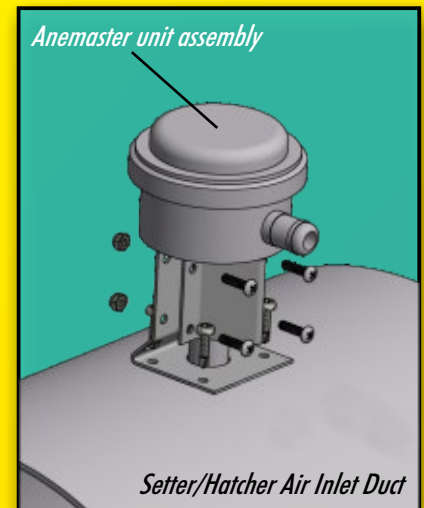

The ANEMASTER

'The Most Significant Upgrade for for Setters and Hatchers Ever!'

The Anemaster is the newest feature for new Chick Master setters and hatchers for both single and multistage applications. Adding the Anemaster gives greater control over the incubation process by providing precise information about the volume of air going to the incubation equipment. What does airflow information give you?

The ability to:

- Measure the air velocity thru each setter and hatcher from setting to hatch
- Reduce the energy consumption by using and preparing the air that is needed
- Improve the hatch window for greater chick quality and consistency
- Manage room ventilation based on the exact need of the incubators
- Combine with **Maestro** to get even more information resulting in a better hatch, more chicks, at a lower cost

Another great innovation from Chick Master to give your hatchery superior results.

Chick Master International: 25 Rockwood Place, Suite 335, Englewood, New Jersey 07631, USA. Tel: +1 (201) 871-8810

Chick Master UK: The Granary, Cricket Malherbie, Ilminster, Somerset TA19 0PW, UK. Tel: +44 (0)1460 256600

www.chickmaster.com