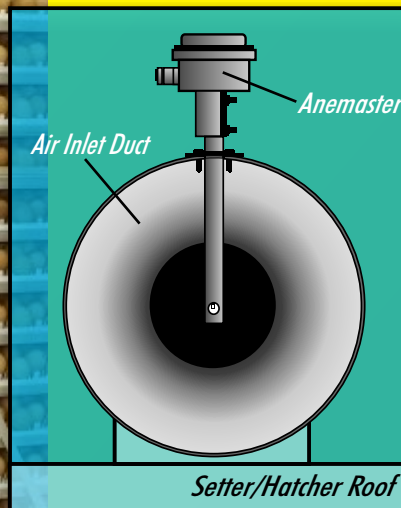

The ANEMASTER

'The Most Significant Upgrade for for Setters and Hatchers Ever!'

The Anemaster is the newest feature for new Chick Master setters and hatchers for both single and multistage applications. Adding the Anemaster gives greater control over the incubation process by providing precise information about the volume of air going to the incubation equipment. What does airflow information give you?

The ability to:

- Measure the air velocity thru each setter and hatcher from setting to hatch
- Reduce the energy consumption by using and preparing the air that is needed
- Improve the hatch window for greater chick quality and consistency
- Manage room ventilation based on the exact need of the incubators
- Combine with **Maestro** to get even more information resulting in a better hatch, more chicks, at a lower cost

Another great innovation from Chick Master to give your hatchery superior results.

Chick Master International: 25 Rockwood Place, Suite 335, Englewood, New Jersey 07631, USA. Tel: +1 (201) 871-8810

Chick Master UK: The Granary, Cricket Malherbie, Ilminster, Somerset TA19 0PW, UK. Tel: +44 (0)1460 256600

www.chickmaster.com